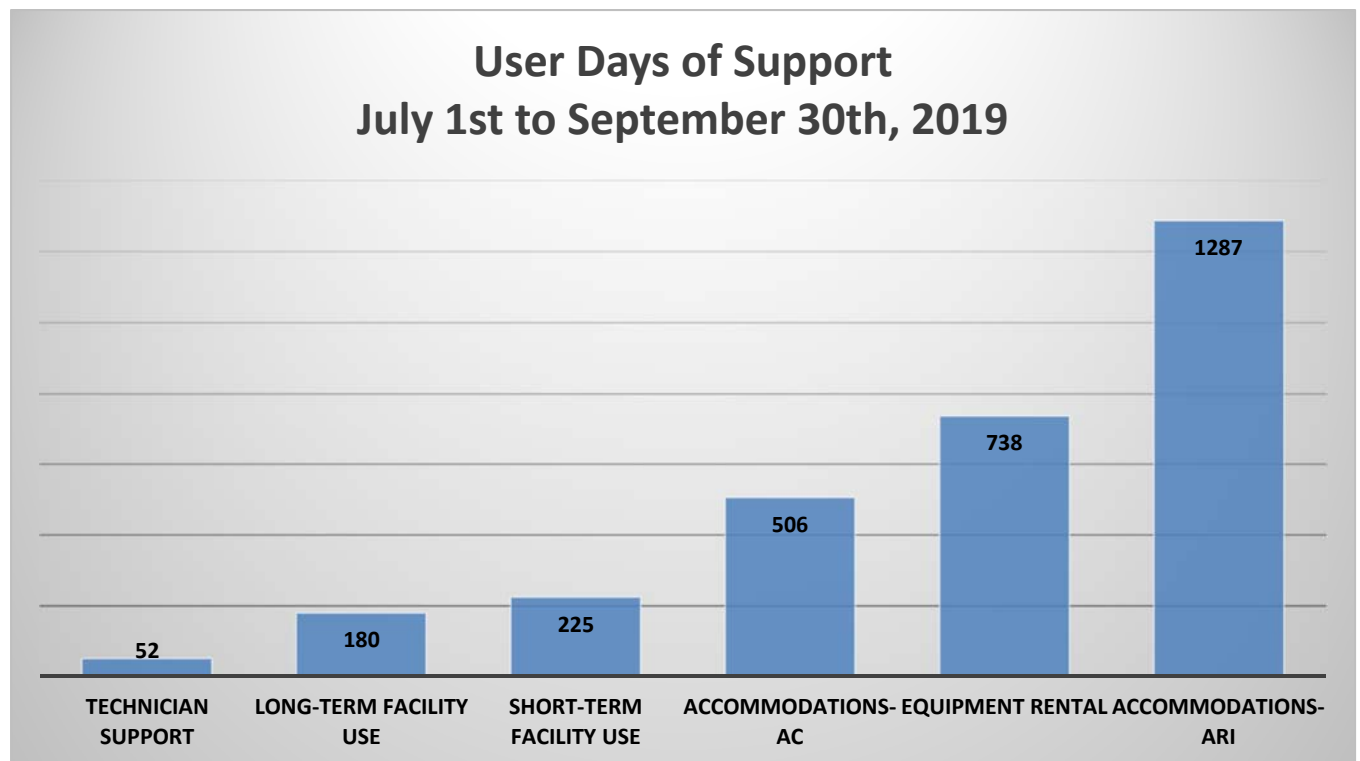

WARC provides affordable accommodation to researchers. Rates include daily, weekly and monthly fees and vary depending on whether the user is a Student, Canadian, or Non-Canadian. Each house includes a full kitchen, bath, laundry services, a living room and six beds. Other features include basic cable television, wireless internet, and a front deck with a barbeque. At our facility, we have a shared research office space, with up to 10 individual desk spaces, three labs (a Clean Lab, a Teaching Lab and a Wet Lab), a classroom, and two meeting spaces, the conference room and the meeting room.

We have a large selection of equipment that is also provided on an annual basis. Big items include a boat with or without a motor, snow machines, and toboggans. Smaller items include camping equipment, cold weather gear, ice augers, and frost depth throbs. A detailed list of the support that we provide can be found on our website at <http://nwtresearch.com/logistics/fee-schedule>.

User Days of Support

Below is a graph and table that records the number of user days for equipment, Technician Support, facility use (i.e., conference room, meeting room, classroom), long-term users (i.e., leases and logistical support), short-term facility (i.e., lab space), and accommodations.